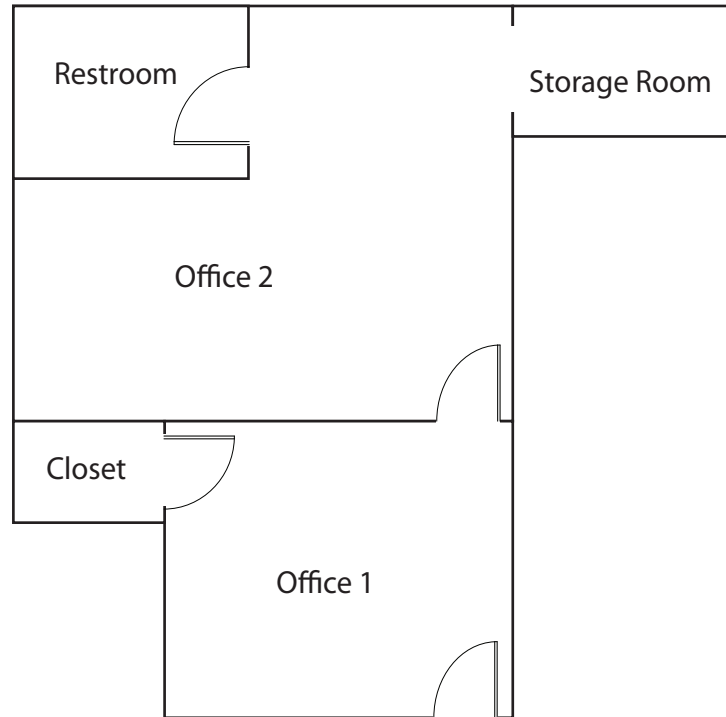

1087 B Shotwell

San Francisco, CA 94110

Approx. 400 square feet
\$850/ Month Industrial Gross
Flexible Terms

2 Offices

Storage Room

Private Bathroom

Great for creative art, workshop or small office use

Close to public transportation and freeways